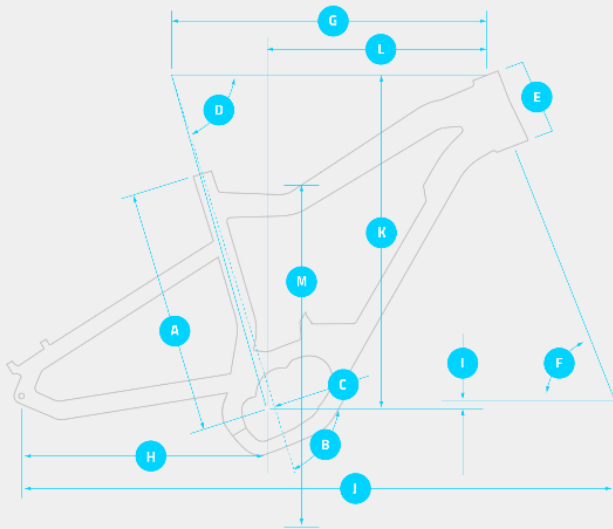

## GEOMETRIA

## GEOMETRIA

FRAME SIZE (I.E. S, M, ...)	M	L	XL
<b>A</b> FRAME HEIGHT (CM)	46,0 cm	49,0 cm	51,0 cm
<b>B</b> SEAT TUBE ANGLE	74,6 degrees	74,6 degrees	74,6 degrees
<b>D</b> SEAT ANGLE	75,0 degrees	75,0 degrees	75,0 degrees
<b>E</b> HEAD TUBE LENGTH	115,0 mm	135,0 mm	160,0 mm
<b>F</b> HEAD TUBE ANGLE (DEGREES)	65,0 degrees	65,0 degrees	65,0 degrees
<b>G</b> TOP TUBE HORIZONTAL	606,0 mm	639,0 mm	671,0 mm
<b>H</b> CHAIN STAY LENGTH	495,0 mm	495,0 mm	495,0 mm
<b>I</b> BOTTOM BRACKET DROP	-69,0 mm	-64,0 mm	-64,0 mm
<b>J</b> WHEELBASE	1249,0 mm	1287,0 mm	1323,0 mm
<b>K</b> STACK	648,0 mm	661,0 mm	684,0 mm
<b>L</b> REACH	427,0 mm	457,0 mm	483,0 mm